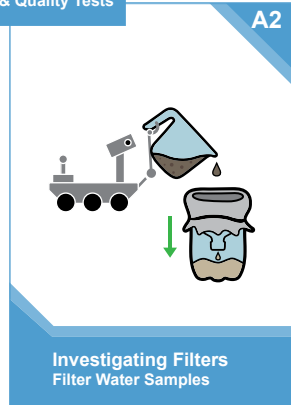

Water in Extreme Environments - Unit at a Glance

Engineering Activities

What is Engineering?
Teamwork & Tower

A Grey Area
Water Samples & Quality Tests

Order Up!
Design a Water Reuse System

Improve
Improve a Process

P2

A	B	C	D
10	10	10	10
20	20	20	20
30	30	30	30

What is Technology?
Trivia & Context Video

Investigating Filters
Filter Water Samples

Create a Process
Plan, Create, Test

Engineering Showcase
Communicate Results