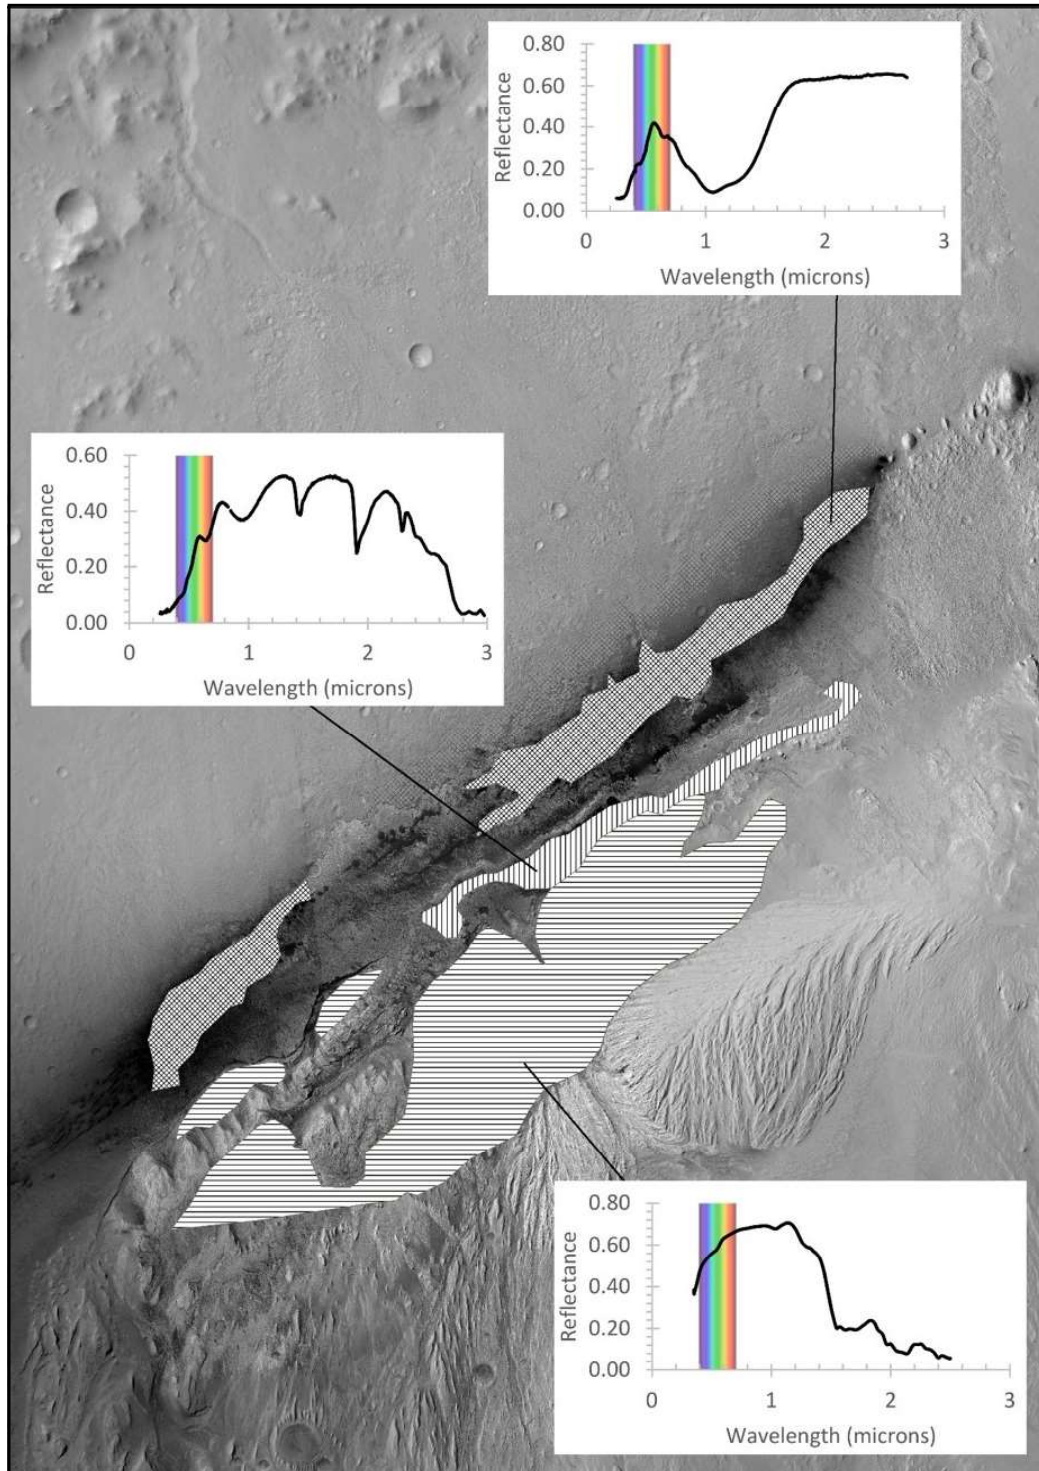

# Planets Science Series:

Remote Sensing of Mars

*DATA PACKET*

ACTIVITY 3

SPECTROSCOPIC DATA

*GROUP:*.....

## Activity 3 Gale Crater: CRISM Data

## Activity 3 Jezero Crater: CRISM Data