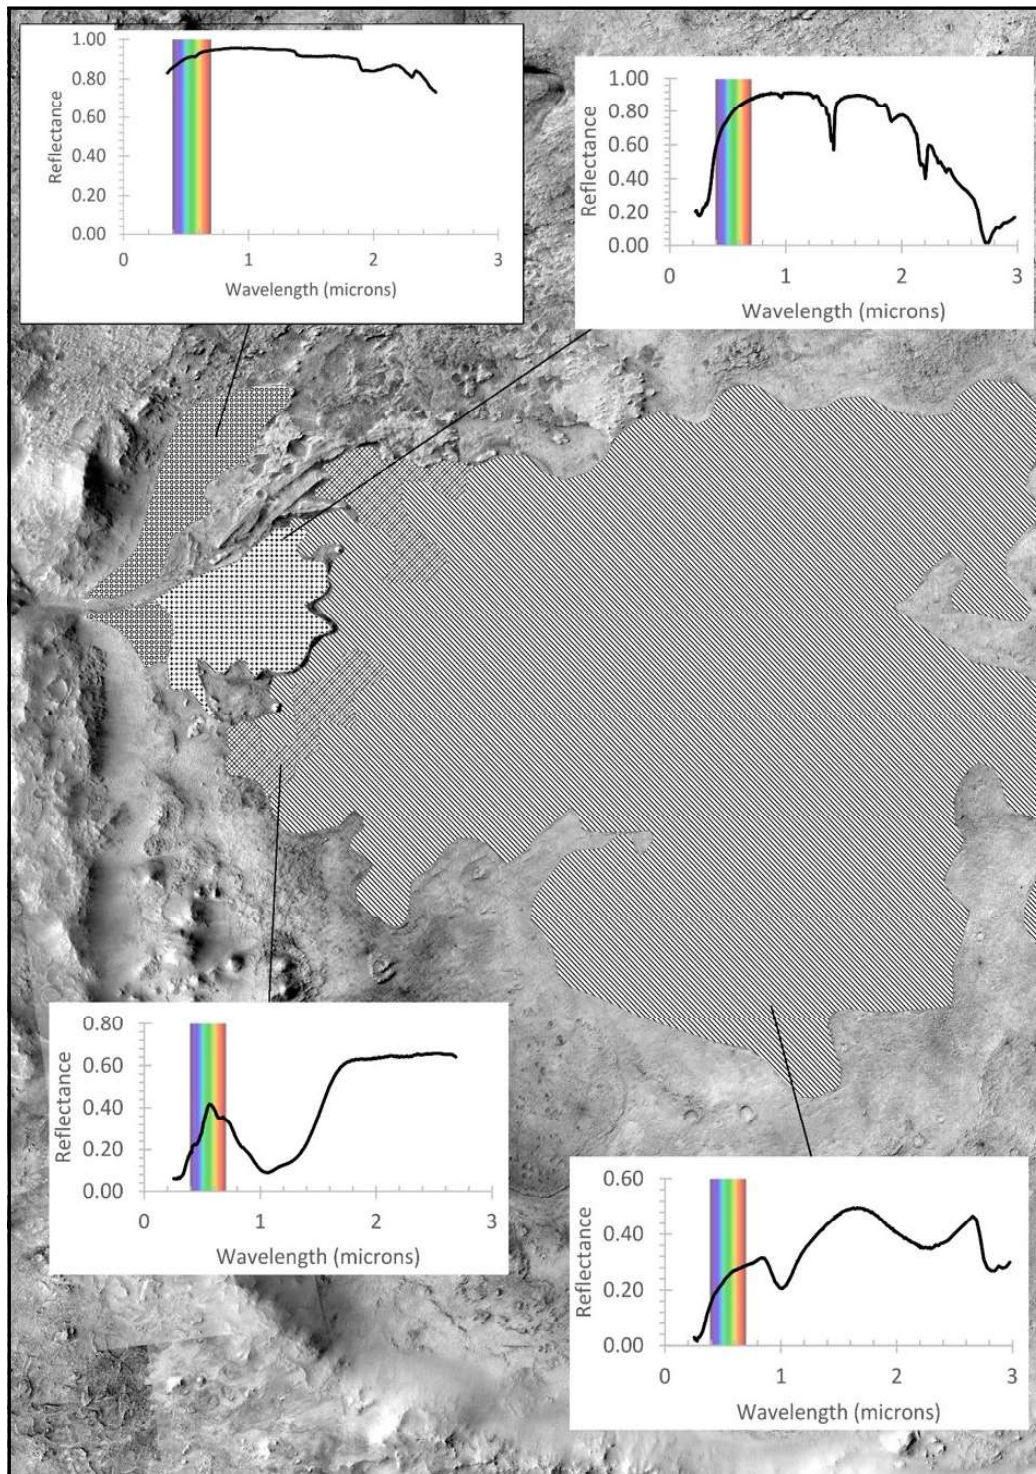

## Activity 3 Gale Crater: CRISM Data

## Activity 3 Iani Chaos: CRISM Data

10 km

## Activity 3 Jezero Crater: CRISM Data