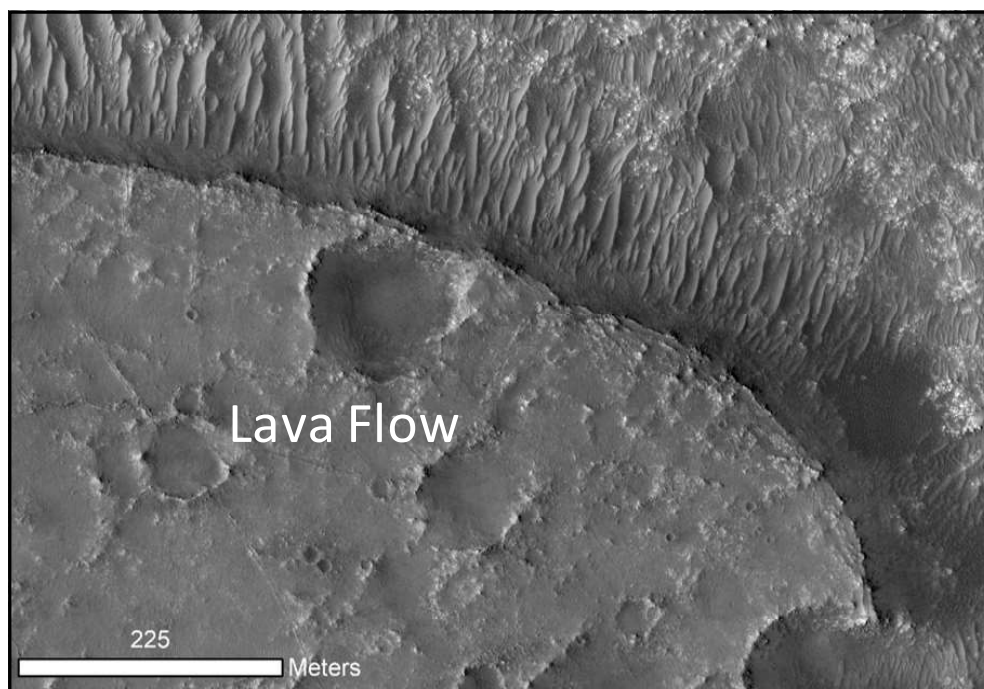

DATA PACKET

Activity 1 Jezero Crater: CTX

Black and white high resolution Context Camera (CTX) image of the **Jezero Crater** site.

DATA PACKET

Activity 1 Jezero Crater: HiRISE

Black and white very high resolution HiRISE images of the **Jezero Crater** site.

DATA PACKET

Activity 1 Nili Fossae: CTX

Black and white high resolution Context Camera (CTX) image.

10 km

DATA PACKET

Activity 1 Nili Fossae: HiRISE

Black and white very high resolution HiRISE images of the **Nili Fossae** site.