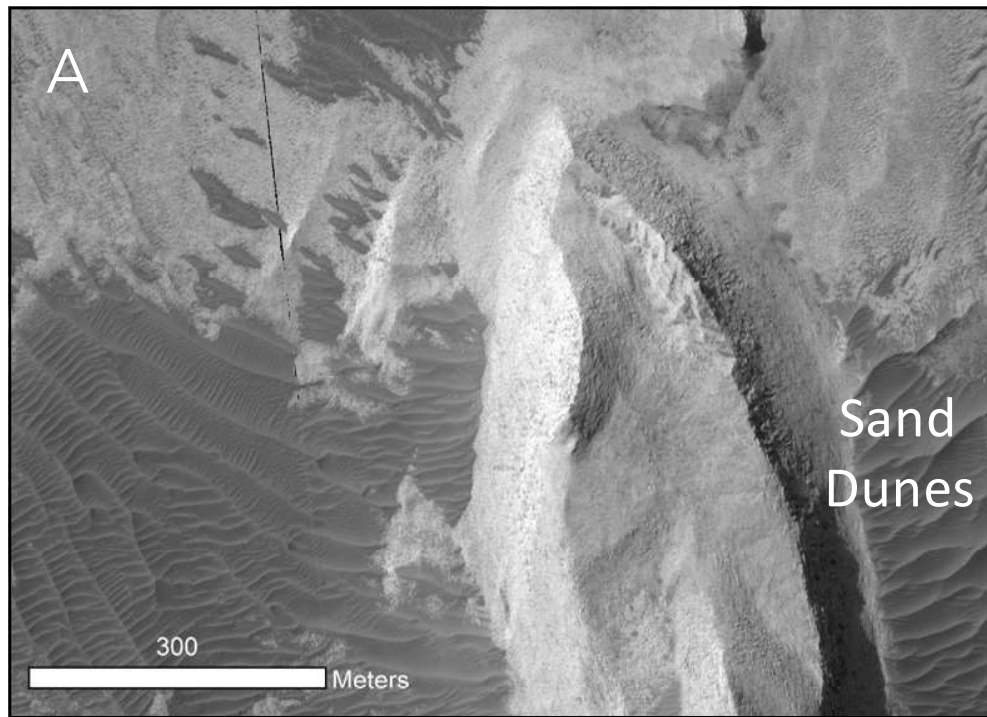

DATA PACKET

Activity 1 Iani Chaos: CTX

Black and white high resolution Context Camera (CTX) image of the **Iani Chaos** site.

10 km

DATA PACKET

Activity 1 Iani Chaos: HiRISE

Black and white very high resolution HiRISE images of the **Iani Chaos** site.