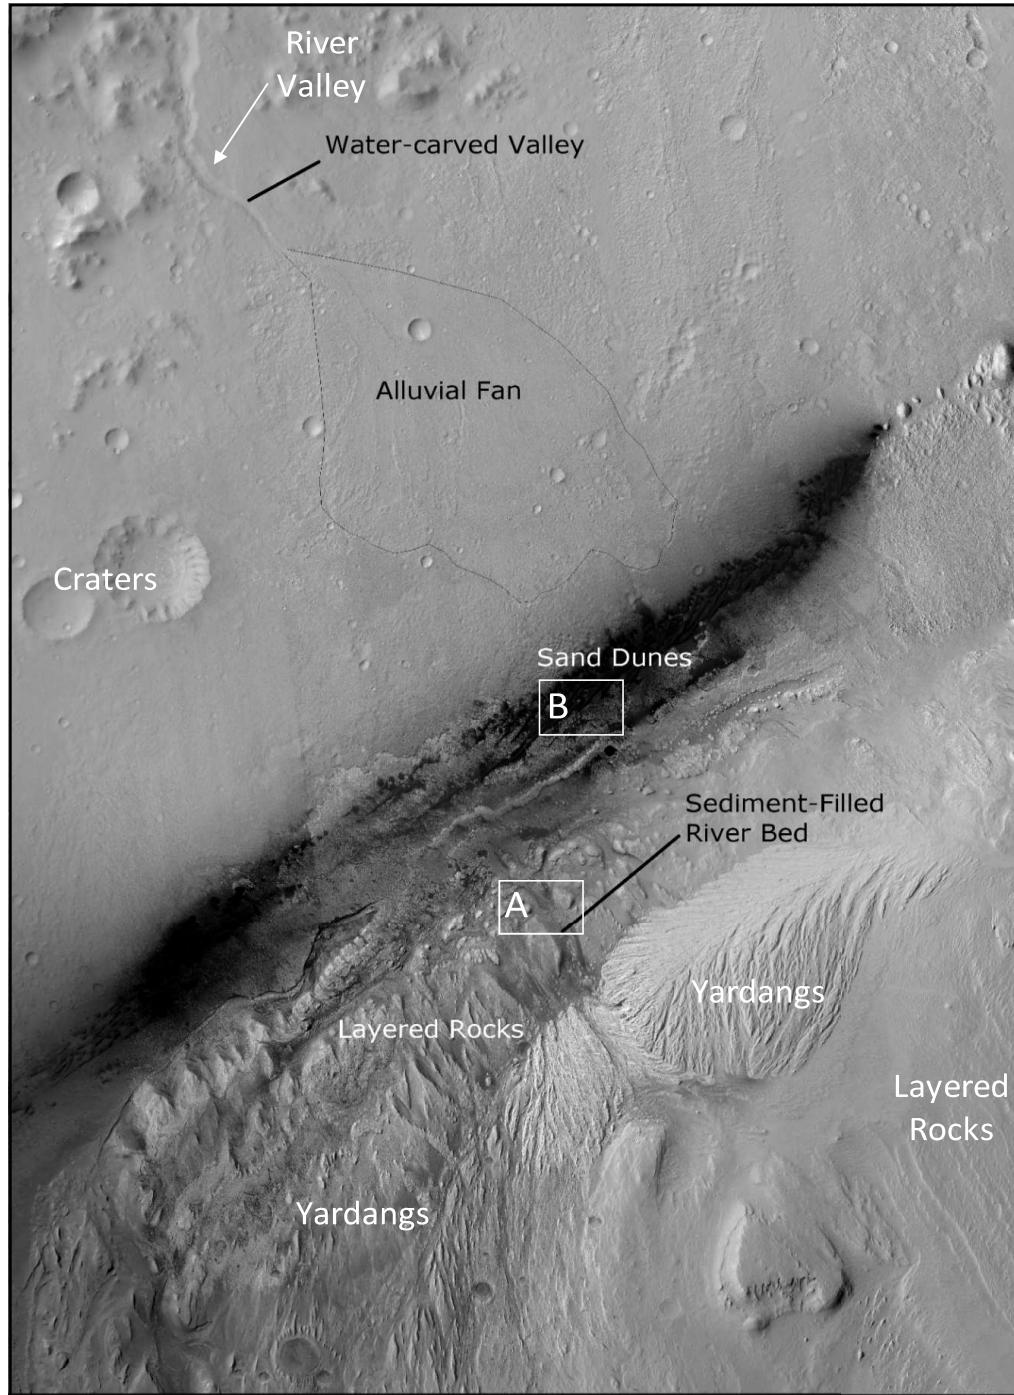

Planets Science Series:

Remote Sensing of Mars

DATA PACKET

ACTIVITY 1

VISIBLE DATA

GROUP:.....

DATA PACKET

Activity 1 Gale Crater: CTX

Black and white high resolution Context Camera (CTX) image of the **Gale Crater** site.

DATA PACKET

Activity 1 Gale Crater: HiRISE

Black and white very high resolution HiRISE images of the **Gale Crater** site.

DATA PACKET

Activity 1 Iani Chaos: CTX

Black and white high resolution Context Camera (CTX) image of the **Iani Chaos** site.

10 km

DATA PACKET

Activity 1 Iani Chaos: HiRISE

Black and white very high resolution HiRISE images of the **Iani Chaos** site.