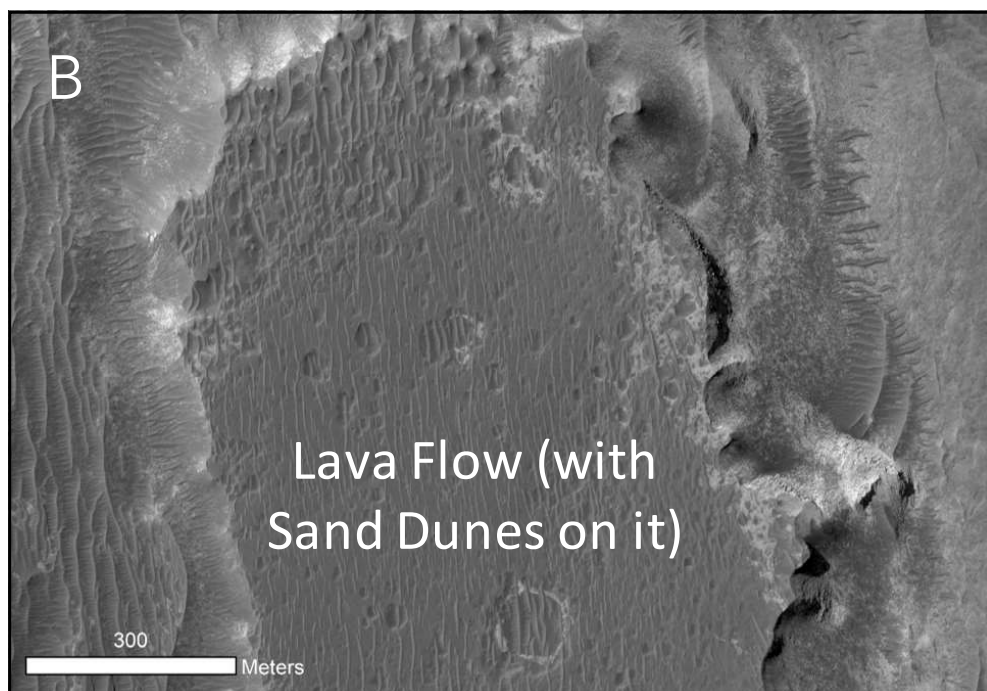

Black and white high resolution Context Camera (CTX) image of the **Gale Crater** site.

DATA PACKET

Activity 1 Gale Crater: HiRISE

Black and white very high resolution HiRISE images of the **Gale Crater** site.

DATA PACKET

Activity 1 Iani Chaos: CTX

Black and white high resolution Context Camera (CTX) image of the **Iani Chaos** site.

10 km

DATA PACKET

Activity 1 Iani Chaos: HiRISE

Black and white very high resolution HiRISE images of the **Iani Chaos** site.

DATA PACKET

Activity 1 Jezero Crater: CTX

Black and white high resolution Context Camera (CTX) image of the **Jezero Crater** site.

DATA PACKET

Activity 1 Jezero Crater: HiRISE

Black and white very high resolution HiRISE images of the **Jezero Crater** site.