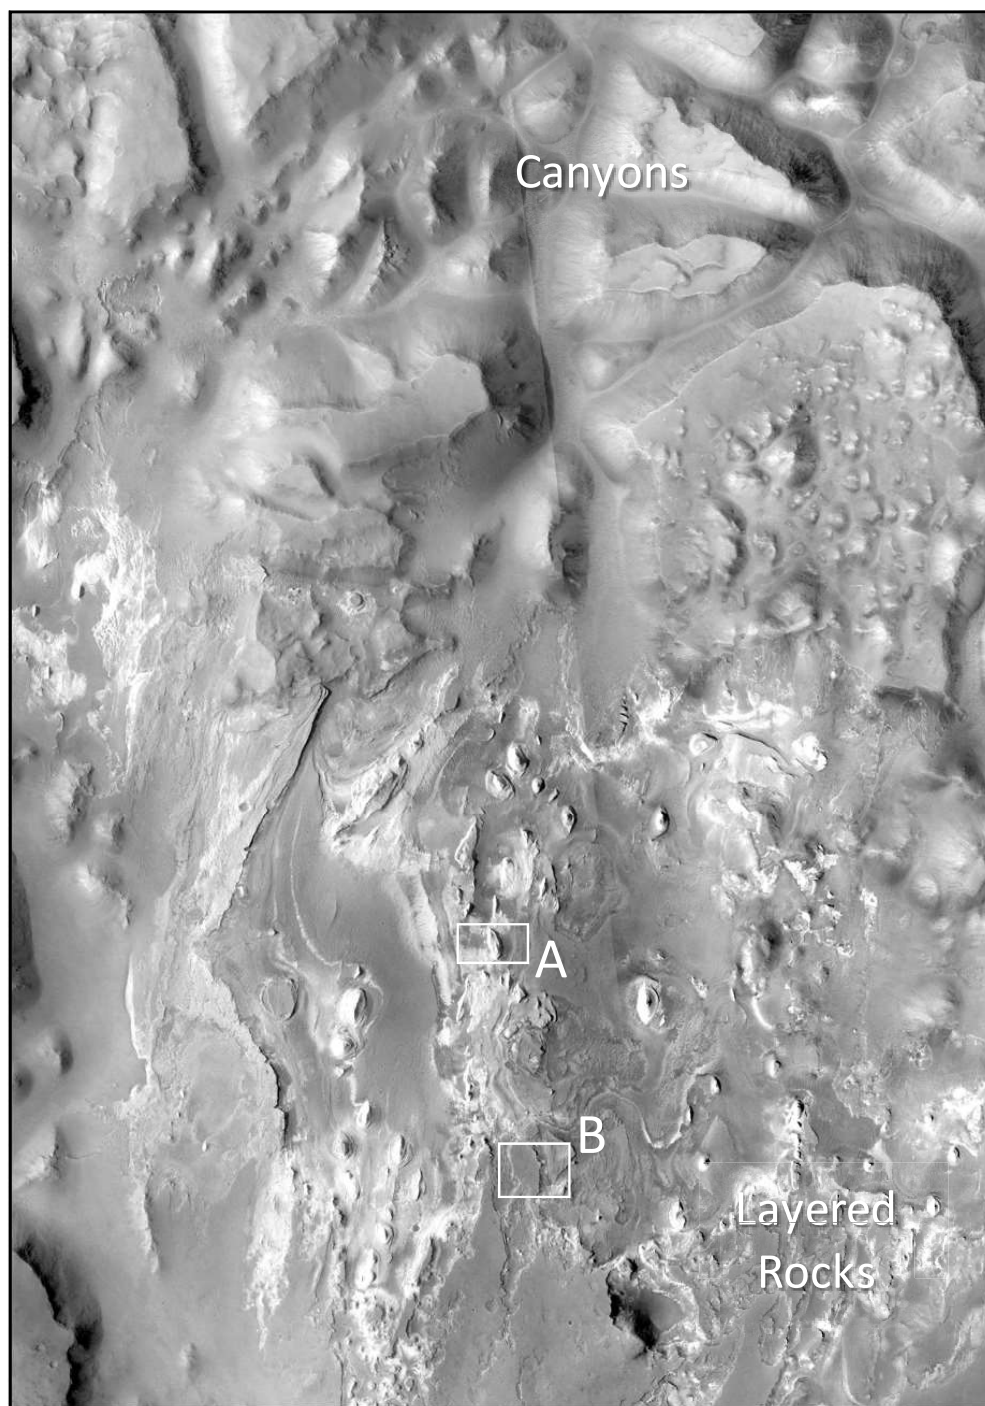

Black and white high resolution Context Camera (CTX) image of the **Gale Crater** site.

DATA PACKET

Activity 1 Gale Crater: HiRISE

Black and white very high resolution HiRISE images of the **Gale Crater** site.

DATA PACKET

Activity 1 Iani Chaos: CTX

Black and white high resolution Context Camera (CTX) image of the **Iani Chaos** site.

10 km

DATA PACKET

Activity 1 Iani Chaos: HiRISE

Black and white very high resolution HiRISE images of the **Iani Chaos** site.