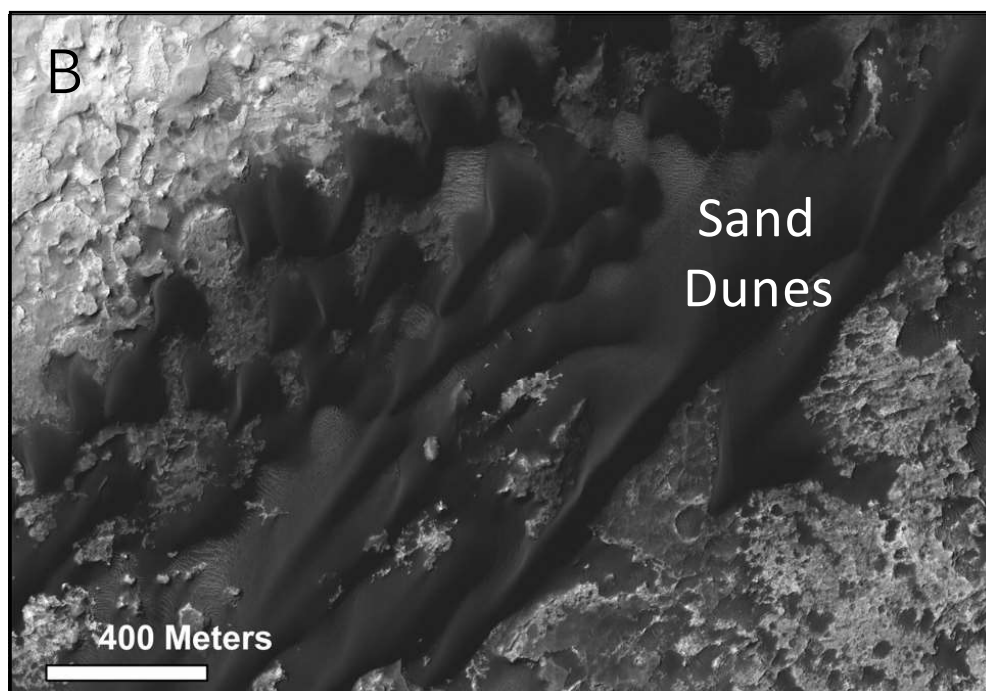

Planets Science Series:

Remote Sensing of Mars

DATA PACKET

ACTIVITY 1

VISIBLE DATA

GROUP:.....

DATA PACKET

Activity 1 Gale Crater: CTX

Black and white high resolution Context Camera (CTX) image of the **Gale Crater** site.

DATA PACKET

Activity 1 Gale Crater: HiRISE

Black and white very high resolution HiRISE images of the **Gale Crater** site.

DATA PACKET

Activity 1 Iani Chaos: CTX

Black and white high resolution Context Camera (CTX) image of the **Iani Chaos** site.

10 km

DATA PACKET

Activity 1 Iani Chaos: HiRISE

Black and white very high resolution HiRISE images of the **Iani Chaos** site.

DATA PACKET

Activity 1 Nili Fossae: CTX

Black and white high resolution Context Camera (CTX) image.

10 km

DATA PACKET

Activity 1 Nili Fossae: HiRISE

Black and white very high resolution HiRISE images of the **Nili Fossae** site.