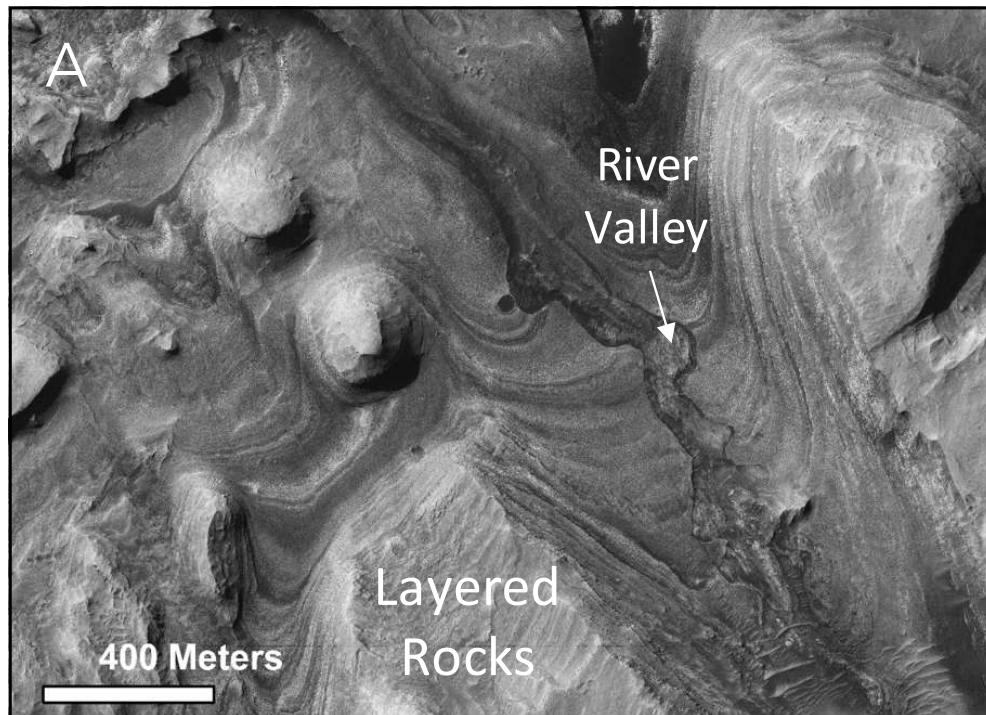

Black and white high resolution Context Camera (CTX) image of the **Gale Crater** site.

DATA PACKET

Activity 1 Gale Crater: HiRISE

Black and white very high resolution HiRISE images of the **Gale Crater** site.

DATA PACKET

Activity 1 Iani Chaos: CTX

Black and white high resolution Context Camera (CTX) image of the **Iani Chaos** site.

10 km

DATA PACKET

Activity 1 Iani Chaos: HiRISE

Black and white very high resolution HiRISE images of the **Iani Chaos** site.

DATA PACKET

Activity 1 Nili Fossae: CTX

Black and white high resolution Context Camera (CTX) image.

10 km

DATA PACKET

Activity 1 Nili Fossae: HiRISE

Black and white very high resolution HiRISE images of the **Nili Fossae** site.