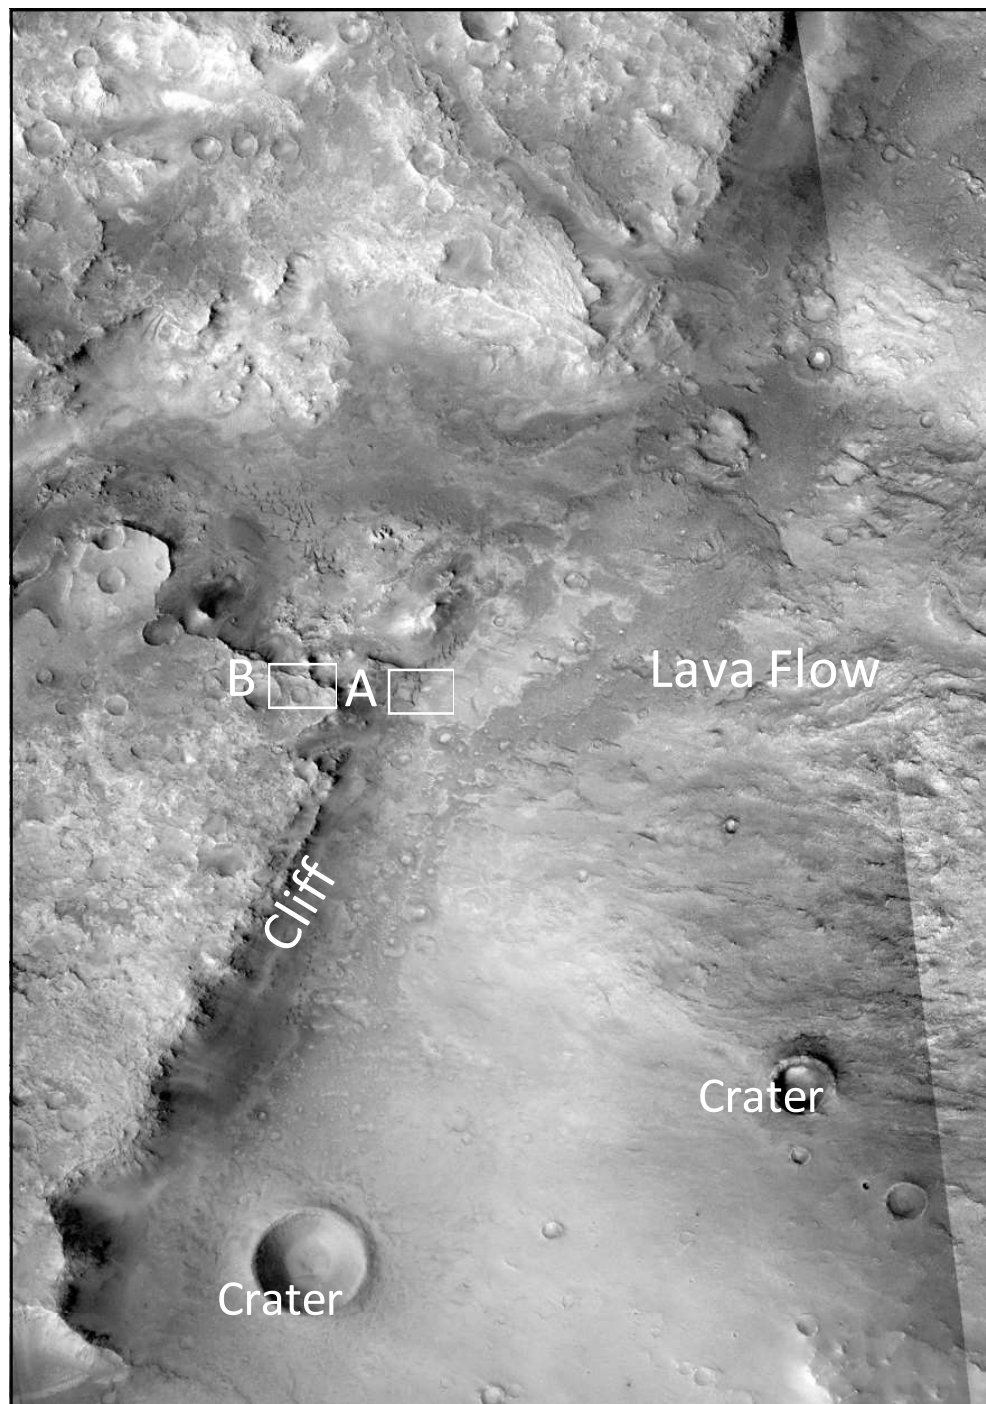

DATA PACKET

Activity 1 Iani Chaos: CTX

Black and white high resolution Context Camera (CTX) image of the **Iani Chaos** site.

10 km

DATA PACKET

Activity 1 Iani Chaos: HiRISE

Black and white very high resolution HiRISE images of the **Iani Chaos** site.

DATA PACKET

Activity 1 Jezero Crater: CTX

Black and white high resolution Context Camera (CTX) image of the **Jezero Crater** site.

DATA PACKET

Activity 1 Jezero Crater: HiRISE

Black and white very high resolution HiRISE images of the **Jezero Crater** site.

DATA PACKET

Activity 1 Nili Fossae: CTX

Black and white high resolution Context Camera (CTX) image.

10 km

DATA PACKET

Activity 1 Nili Fossae: HiRISE

Black and white very high resolution HiRISE images of the **Nili Fossae** site.