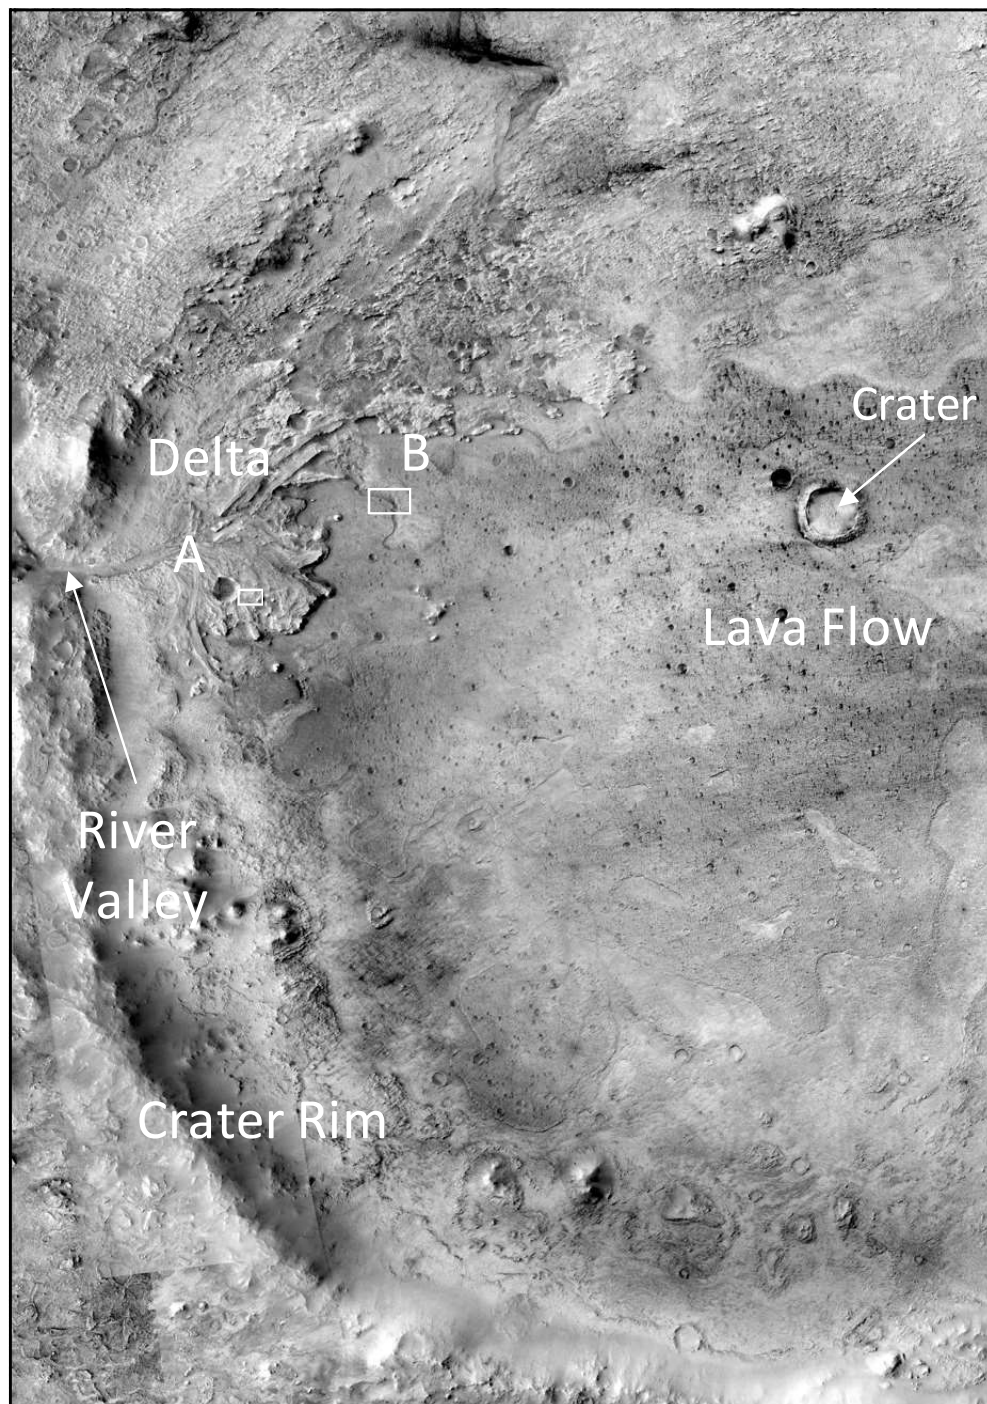

Black and white high resolution Context Camera (CTX) image of the **Gale Crater** site.

DATA PACKET

Activity 1 Gale Crater: HiRISE

Black and white very high resolution HiRISE images of the **Gale Crater** site.

DATA PACKET

Activity 1 Iani Chaos: CTX

Black and white high resolution Context Camera (CTX) image of the **Iani Chaos** site.

10 km

DATA PACKET

Activity 1 Iani Chaos: HiRISE

Black and white very high resolution HiRISE images of the **Iani Chaos** site.

DATA PACKET

Activity 1 Jezero Crater: CTX

Black and white high resolution Context Camera (CTX) image of the **Jezero Crater** site.

DATA PACKET

Activity 1 Jezero Crater: HiRISE

Black and white very high resolution HiRISE images of the **Jezero Crater** site.