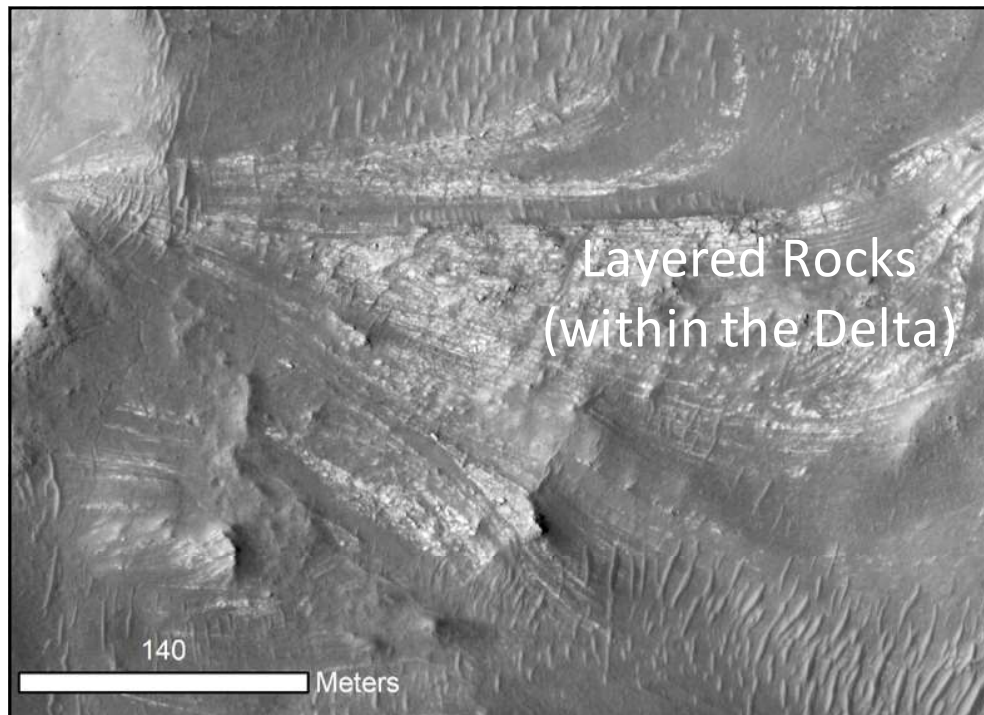

DATA PACKET

Activity 1 Jezero Crater: CTX

Black and white high resolution Context Camera (CTX) image of the **Jezero Crater** site.

DATA PACKET

Activity 1 Jezero Crater: HiRISE

Black and white very high resolution HiRISE images of the **Jezero Crater** site.

DATA PACKET

Activity 1 Nili Fossae: CTX

Black and white high resolution Context Camera (CTX) image.

10 km

DATA PACKET

Activity 1 Nili Fossae: HiRISE

Black and white very high resolution HiRISE images of the **Nili Fossae** site.